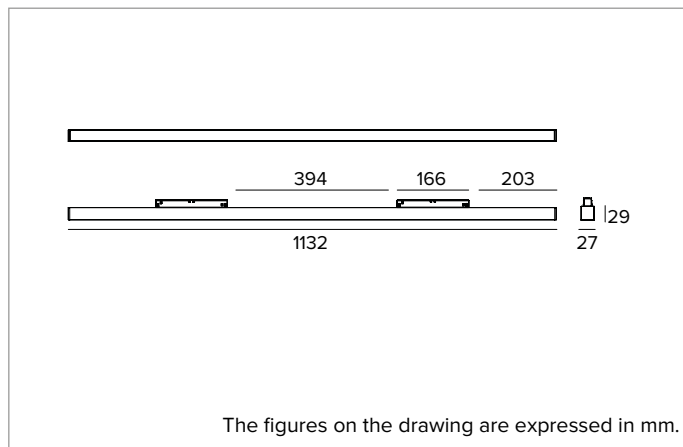

1T6629EL | FORTYEIGHT Logico 30

Low voltage linear LED fixture for track installation

		3000K	H(m)	D(m)	E _{max} (lx)
		Ra90		104°	
Fixture Power	26W	1	2.55	710	
Source Flux	3000lm	2	5.09	177	
Fixture Flux	1868lm	3	7.64	79	
Efficacy	72lm/W	4	10.19	44	
TS1075	I _{max} =237cd/klm	I _{max}	710cd	5	12.74

Colour and finish: Deep black

Dimensions: L=1132mm

Weight: 0.78Kg

Version: ON-OFF

Degree of protection: IP20

ELECTRICAL CHARACTERISTICS

Electronic ON-OFF power supply for track.

Fixture Power: 26W